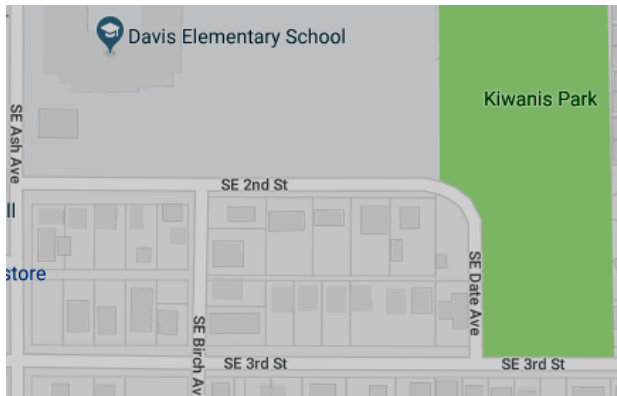

Additional Summer Activity Offerings in the Walla Walla Valley...

Nature Kids

Blue Mountain Land Trust

And

Umatilla National Forest

Register at :

bmlt.org/naturekids

509-525-3136

Nature Kids—Free—Adult must accompany child

- Bioblitz—Sat, June 30 / Sabado, 30 de junio
- Water Investigators—Tues, July 17 / Martes, 17 de julio
- Geology Rocks—Tues, Aug 7 / Martes, 7 de agosto
- STEM in Nature—Sat, Sept 29 / Sabado, 29 de septiembre
- Go Batty—Sat, Oct 27 / Sabado, 27 de octubre

Nature Kids on the Farm—$95 per session

Session 1

Grades 1-5 July 23-25

Grades 6-8 July 26-27

Session 2

Grades 1-2 July 30—Aug 1

Grades 6-8 Aug 2-3

Walla Walla Sweets Baseball Camps

More info & Register at

www.sweetsbaseballcamps.com

Sweet Lou Skills Camp presented by YMCA

- June 25—27
- Ages 5—9
- 9:00 am to 12:00 pm
- Borleske Stadium, 409 E Reese Ave, WW
- Cost $100
- —YMCA Members—$85
- —Sibling Discount—$85 if registering 2 or more siblings

Sweets Prospect Camp

- July 18—21
- Ages 8—14
- 9:00 am to 12:00 pm
- Borleske Stadium, 409 E Reese Ave, WW
- Cost $125
- —YMCA Members—$105
- —Sibling Discount—$105 if registering 2 or more siblings
- *Register by June 1st for a new pair of baseball cleats!

City of College Place
625 S College Ave
College Place WA 99324

Campfire & YMCA Camps Location—Kiwaniis Park